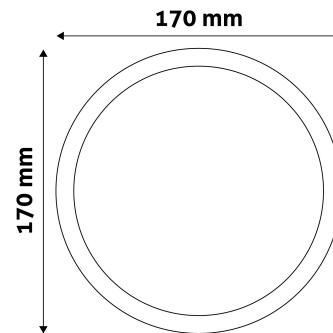

PRODUCT OUTLINE