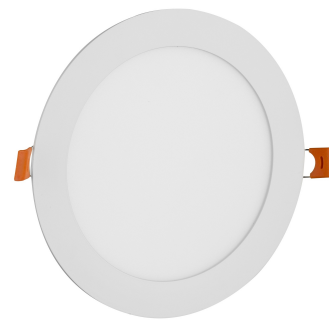

Avide LED Ceiling Lamp Recessed Panel Round ALU 12W WW 3000K

Product code: ACRPWW-R-12W-ALU
Brand link: avidelighting.com/qr/ACRPWW-R-12W-ALU
ID: AB-190518
Company name: Armin Trade Kft.
Company address: Kossuth utca 22 2/4, 4024 Debrecen

Date of issue: 2023-07-11
Page: 2/3

PRODUCT SIZE

Diameter: 170mm
Height:
Cut out size: 151mm

CARDBOARD BOX

EAN: 5999562281192
Packaging: 1/b 40/c 1080/p
Dimensions: 170mm x 39mm x 203mm
Net weight: 248g
Gross weight: 248g

CARTON

EAN: 5999562281208
Packaging: 1/b 40/c 1080/p
Dimensions: 870mm x 215mm x 225mm
Net weight: 9.92kg
Gross weight: 9.92kg

PALLET EXAMPLE

Height:
Width: 120cm (std Euro pallet)
Mepth: 80cm (std Euro pallet)
Cartons per pallet: 27carton/pallet
Cartons per row:
Net weight: 267.84kg
Gross weight: 267.84kg

PRODUCT PICTURE